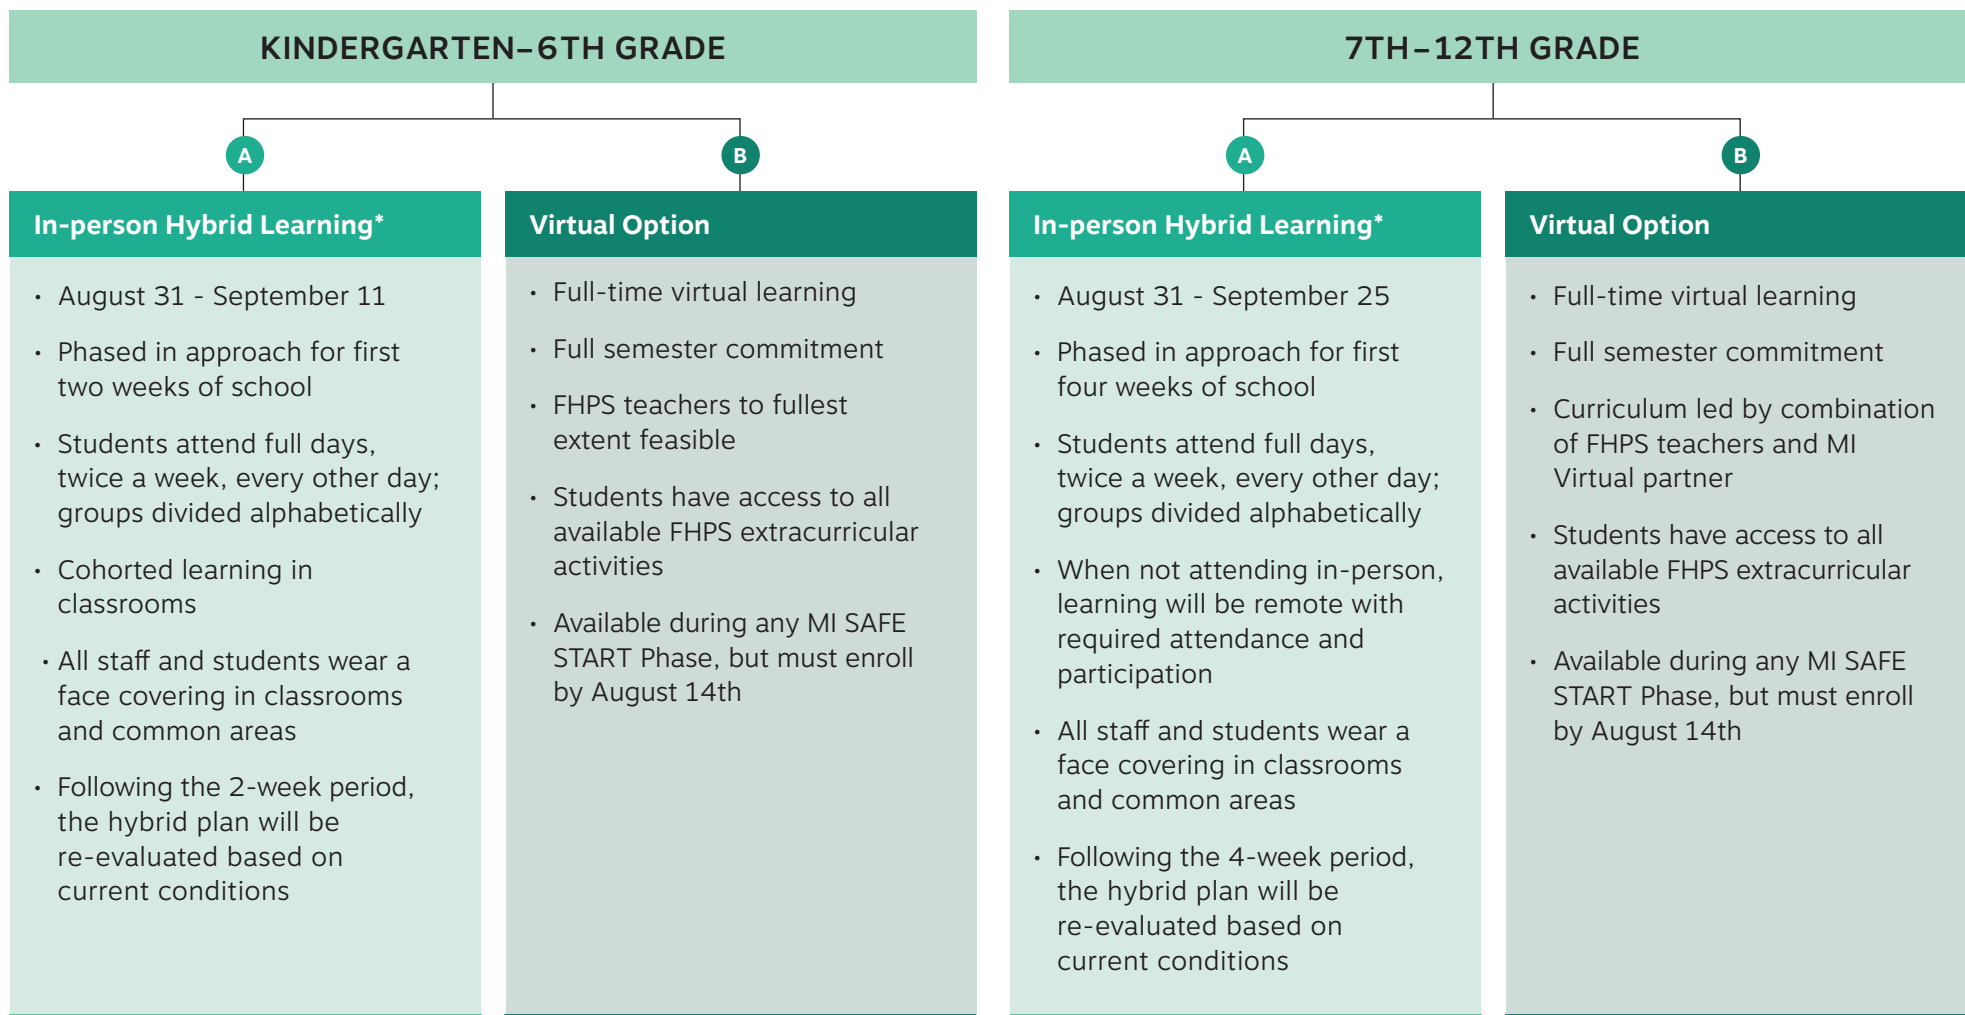

# Return to Learn Options

MI SAFE START - PHASE 4

FHPS will offer two options to our students—an in-person model and a virtual model. Families will need to choose a model that best suits their student for the entire first semester by Friday, August 14th.